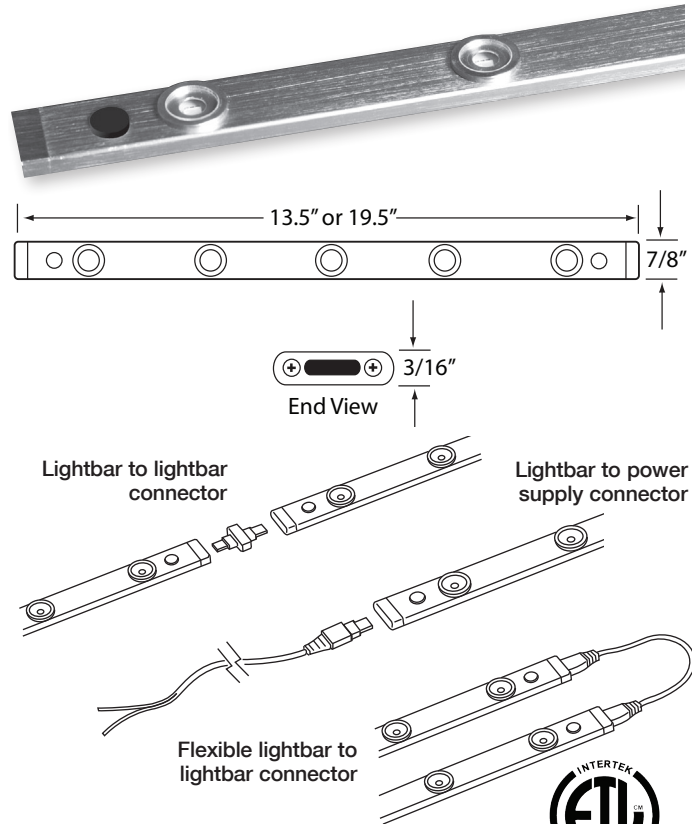

**LARC3
DIMMABLE 12VDC ARCHITECTURAL
LOW PROFILE LED LINEAR LIGHTBAR**

by **GM Lighting**

Project: _____

Type: _____

Location: _____

Contact Phone: _____

PRODUCT DESCRIPTION

LARC3 12VDC Architectural Low Profile LED Linear Lightbar is a 13.5" or 19.5" rigid and unobtrusive (only 3/16" thickness) dimmable LED Lightbar that can be interconnected in series from one low voltage 12VDC power source. Only 0.6 amps per 13.5" (4 LEDs), and 0.75 amps per 19.5" (6 LEDs). 50,000 hour LED life.

PRODUCT SPECIFICATIONS

Construction: LARC3 is an extruded aluminum vessel that utilizes energy saving LED diodes for maximum performance. Engineered to maintain the integrity of the lightsource through a unique spinning that holds the LED securely, avoiding beam degradation over the years.

Mounting: Includes 2 mounting clips and screws. Can also be flush mounted..

Flexible Connectors: LARC3-BB-1 lightbar to lightbar connector, and LARC3-PS-24 24" lightbar to power supply connector supplied. See chart at lower right for other options.

Label: ETL listed.

LED ELECTRONIC POWER SUPPLIES

Catalog No.	Description
LTP-2	2 Amp Electronic Switchable, 120V Cord & Plug
LTP-6	6 Amp Electronic Switchable, 120V Cord & Plug
LTH-2	Electronic 2.1 Amp / 25W, 120V
LTH-4	Electronic 4.2 Amp / 50W, 120V
LTH-8	Electronic 8.5 Amp / 100W, 120V
LTH-16	Electronic 16.7 Amp / 200W, 120V
LTH-25	Electronic 25 Amp / 320W, 120V